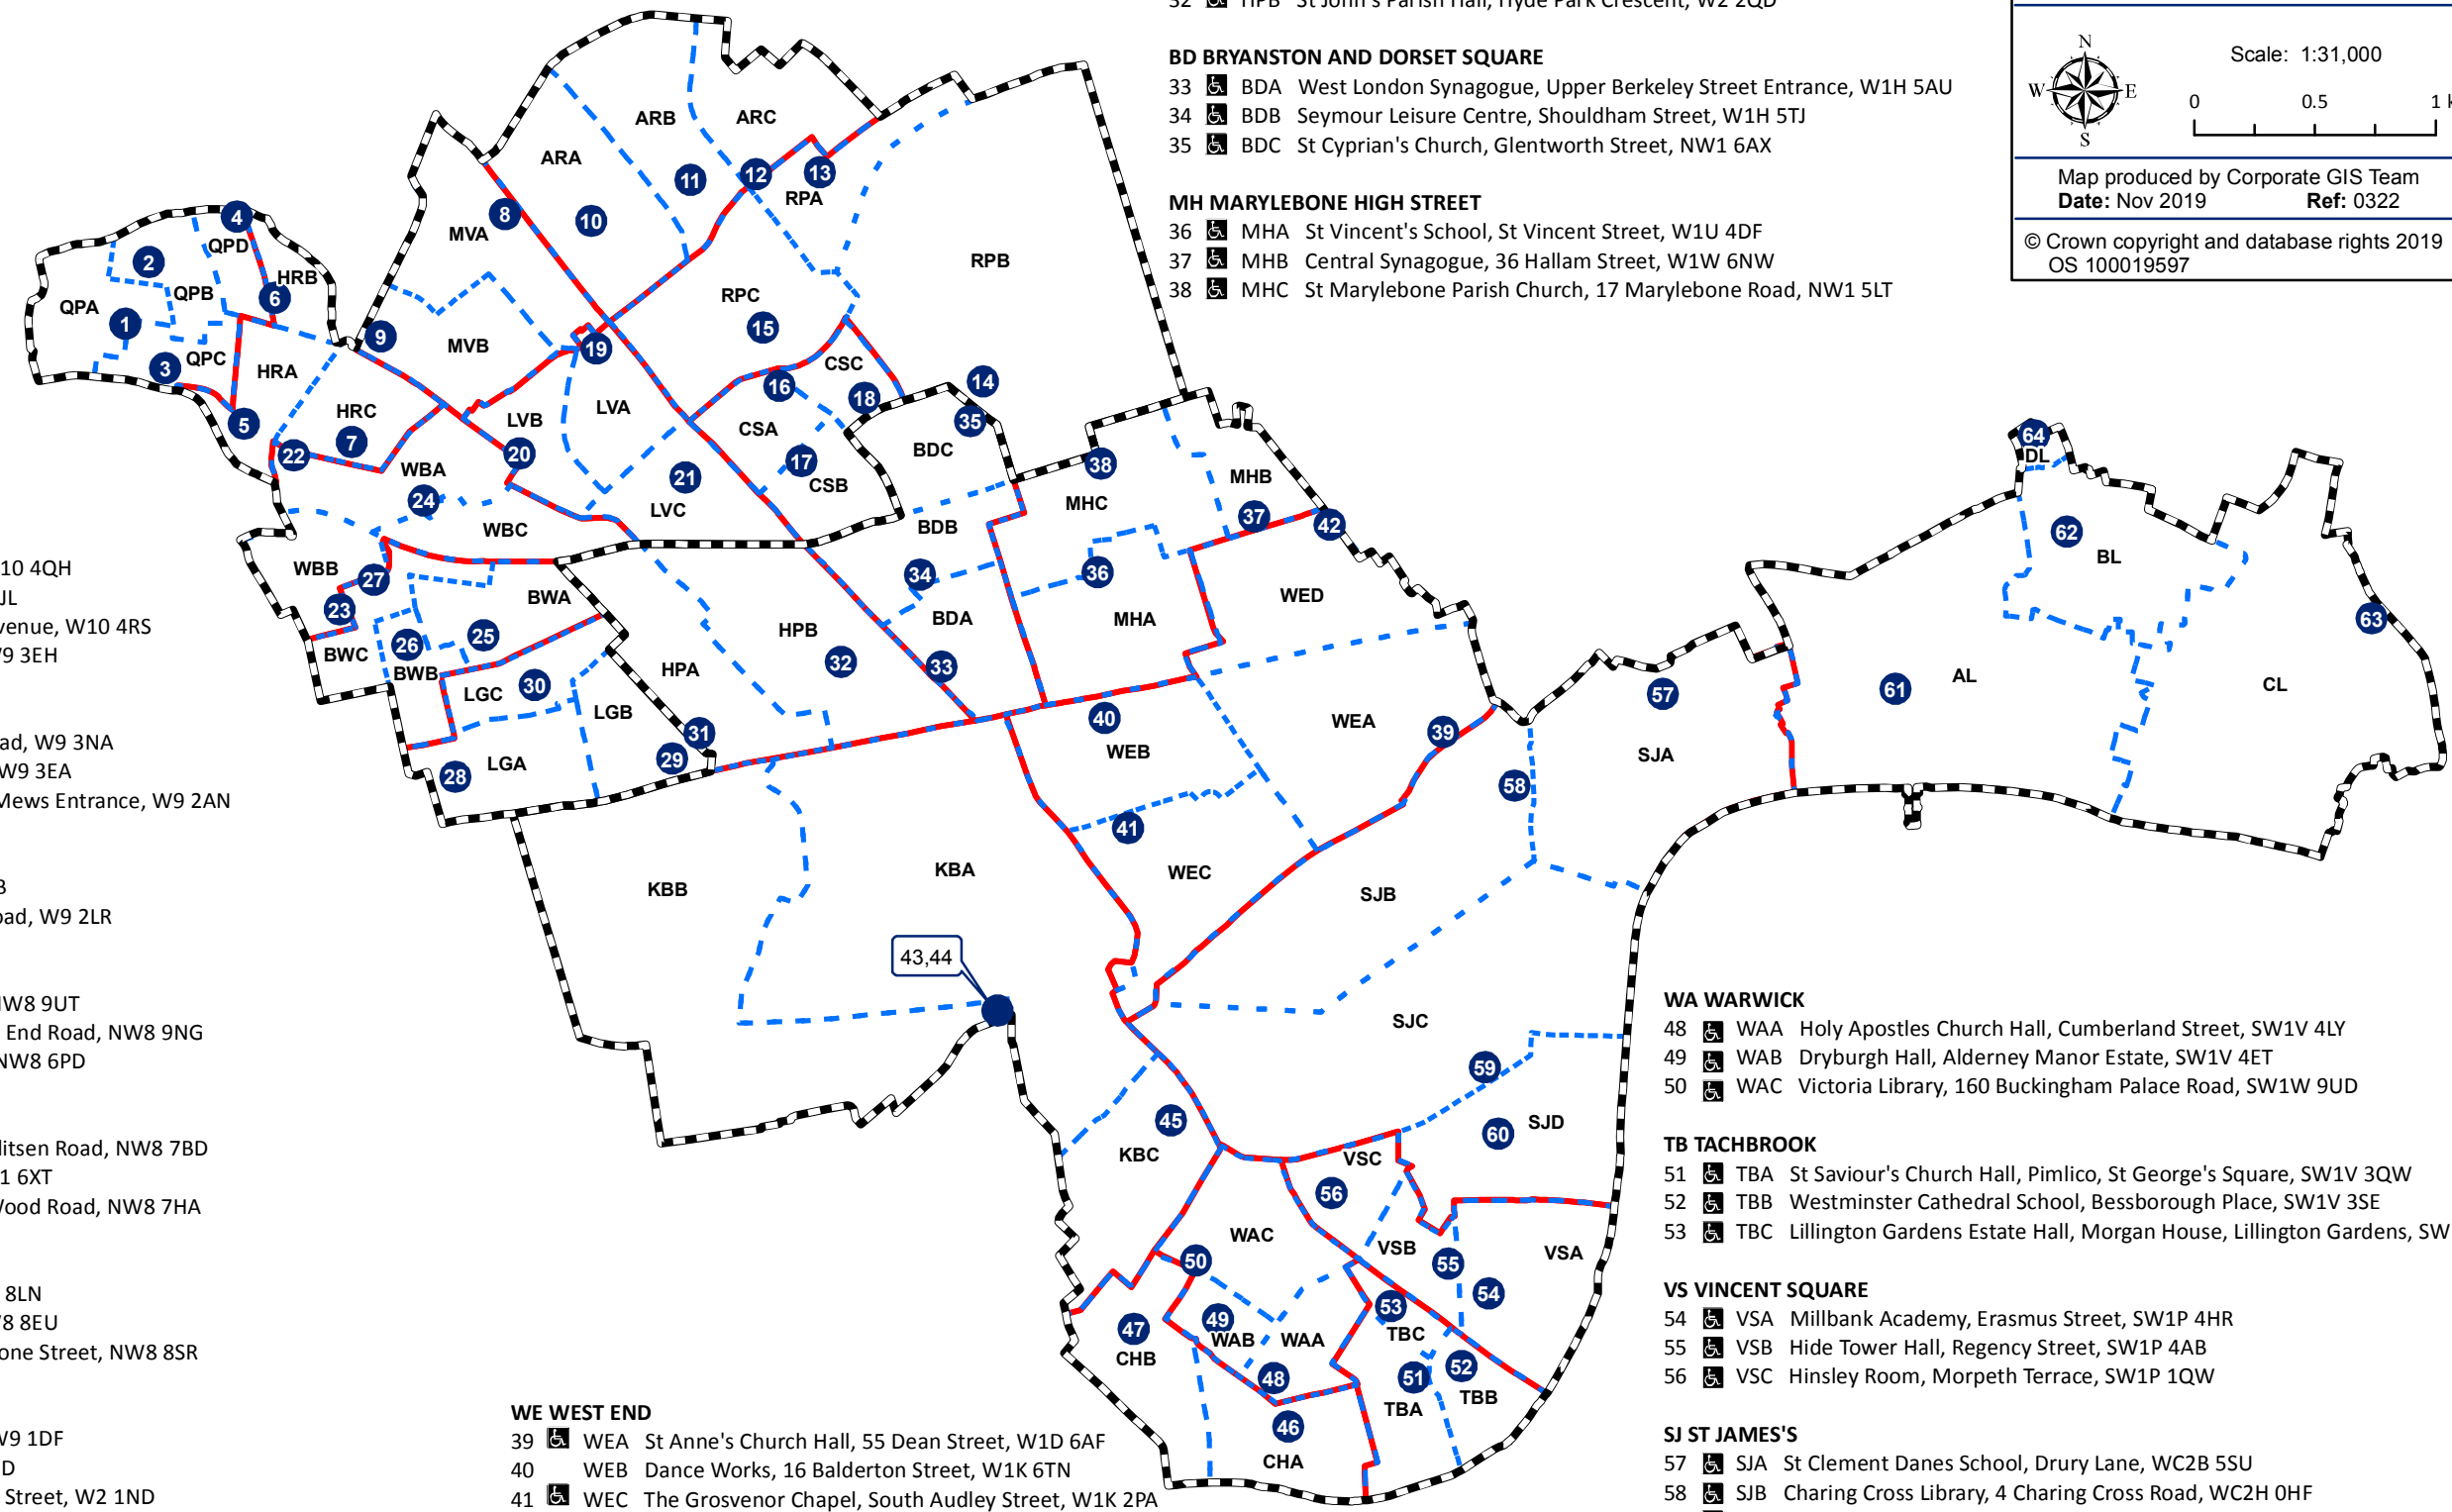

UK PARLIAMENTARY ELECTIONS

12 DECEMBER 2019

Ward and polling district boundaries and locations of polling stations

ABC Polling Districts

Disabled Access

Polling Stations

Constituency Boundary

Polling District Boundaries

Westminster Wards

City of Westminster

Scale: 1:31,000

0 0.5 1 km

Map produced by Corporate GIS Team
Date: Nov 2019 Ref: 0322

© Crown copyright and database rights 2019
OS 100019597

1. **QP QUEEN'S PARK**
2. 1 QPA St Jude's Church Hall, 67 Ilbert Street, W10 4QH
   - 2 QPB Beethoven Centre, Third Avenue, W10 4JL
   - 3 QPC New Avenues Youth Project, 3-7 Third Avenue, W10 4RS
   - 4 QPD St Luke's Church Hall, Fernhead Road, W9 3EH
3. **HR HARROW ROAD**
4. 5 HRA Emmanuel Church Hall, 389E Harrow Road, W9 3NA
   - 6 HRB Methodist Church Hall, Fernhead Road, W9 3EA
   - 7 HRC St Peter's Primary School, Chippenham Mews Entrance, W9 2AN
5. **MV MAIDA VALE**
6. 8 MVA St George's School, Lanark Road W9 1RB
   - 9 MVB Essendine Primary School, Essendine Road, W9 2LR
7. **AR ABBEY ROAD**
8. 10 ARA St Mark's Church Hall, Abercorn Place, NW8 9UT
   - 11 ARB St John's Wood Synagogue, 37/41 Grove End Road, NW8 9NG
   - 12 ARC St John's Wood Library, 20 Circus Road, NW8 6PD
9. **RP REGENT'S PARK**
10. 13 RPA Village Club (Behind Swallow House), Allitsen Road, NW8 7BD
    - 14 RPB Rudolf Steiner House, 35 Park Road, NW1 6XT
    - 15 RPC Liberal Jewish Synagogue, 28 St John's Wood Road, NW8 7HA
11. **CS CHURCH STREET**
12. 16 CSA Gateway Academy, Capland Street, NW8 8LN
    - 17 CSB Church Street Library, Church Street, NW8 8EU
    - 18 CSC The Greenside Community Centre, Lilestone Street, NW8 8SR
13. **LV LITTLE VENICE**
14. 19 LVA St Joseph's School, Sutherland Avenue, W9 1DF
    - 20 LVB St Saviour's School, Shirland Road, W9 2JD
    - 21 LVC Little Venice Sports Centre, 10 Crompton Street, W2 1ND
15. **WB WESTBOURNE**
16. 22 WBA Our Lady of Lourdes and St Vincent de Paul Church Hall, 337 Harrow Road, W9 3RB
    - 23 WBB St Mary of the Angels Primary School, Shrewsbury Road, London, W2 5PR
    - 24 WBC Warwick Community Centre, 300 Harrow Road, W2 5HG
17. **BW BAYSWATER**
18. 25 BWA Bridgefield House, 219 Queensway, W2 5HR
    - 26 BWB St Paul's Bayswater United Reformed Church, Newton Road, London, W2 5LS
    - 27 BWC St Stephen's School, Westbourne Park Road, W2 5QH

1. **WE WEST END**
2. 39 WEA St Anne's Church Hall, 55 Dean Street, W1D 6AF
   - 40 WEB Dance Works, 16 Balderton Street, W1K 6TN
   - 41 WEC The Grosvenor Chapel, South Audley Street, W1K 2PA
   - 42 WED Fitzrovia Community Centre, 2 Foley Street, W1W 6DL
3. **KB KNIGHTSBRIDGE AND BELGRAVIA**
4. 43 KBA Royal Yacht Club, 60 Knightsbridge, London, SW1X 7LF
   - 44 KBB Royal Yacht Club, 60 Knightsbridge, London, SW1X 7LF
   - 45 KBC St Peter's Church Hall, 119 Eaton Square, SW1W 9AL
5. **CH CHURCHILL**
6. 46 CHA Churchill Gardens Residents Hall, Churchill Gardens Estate, SW1V 3AL
   - 47 CHB St Barnabas Church, 5 St Barnabas Street, SW1W 8PF