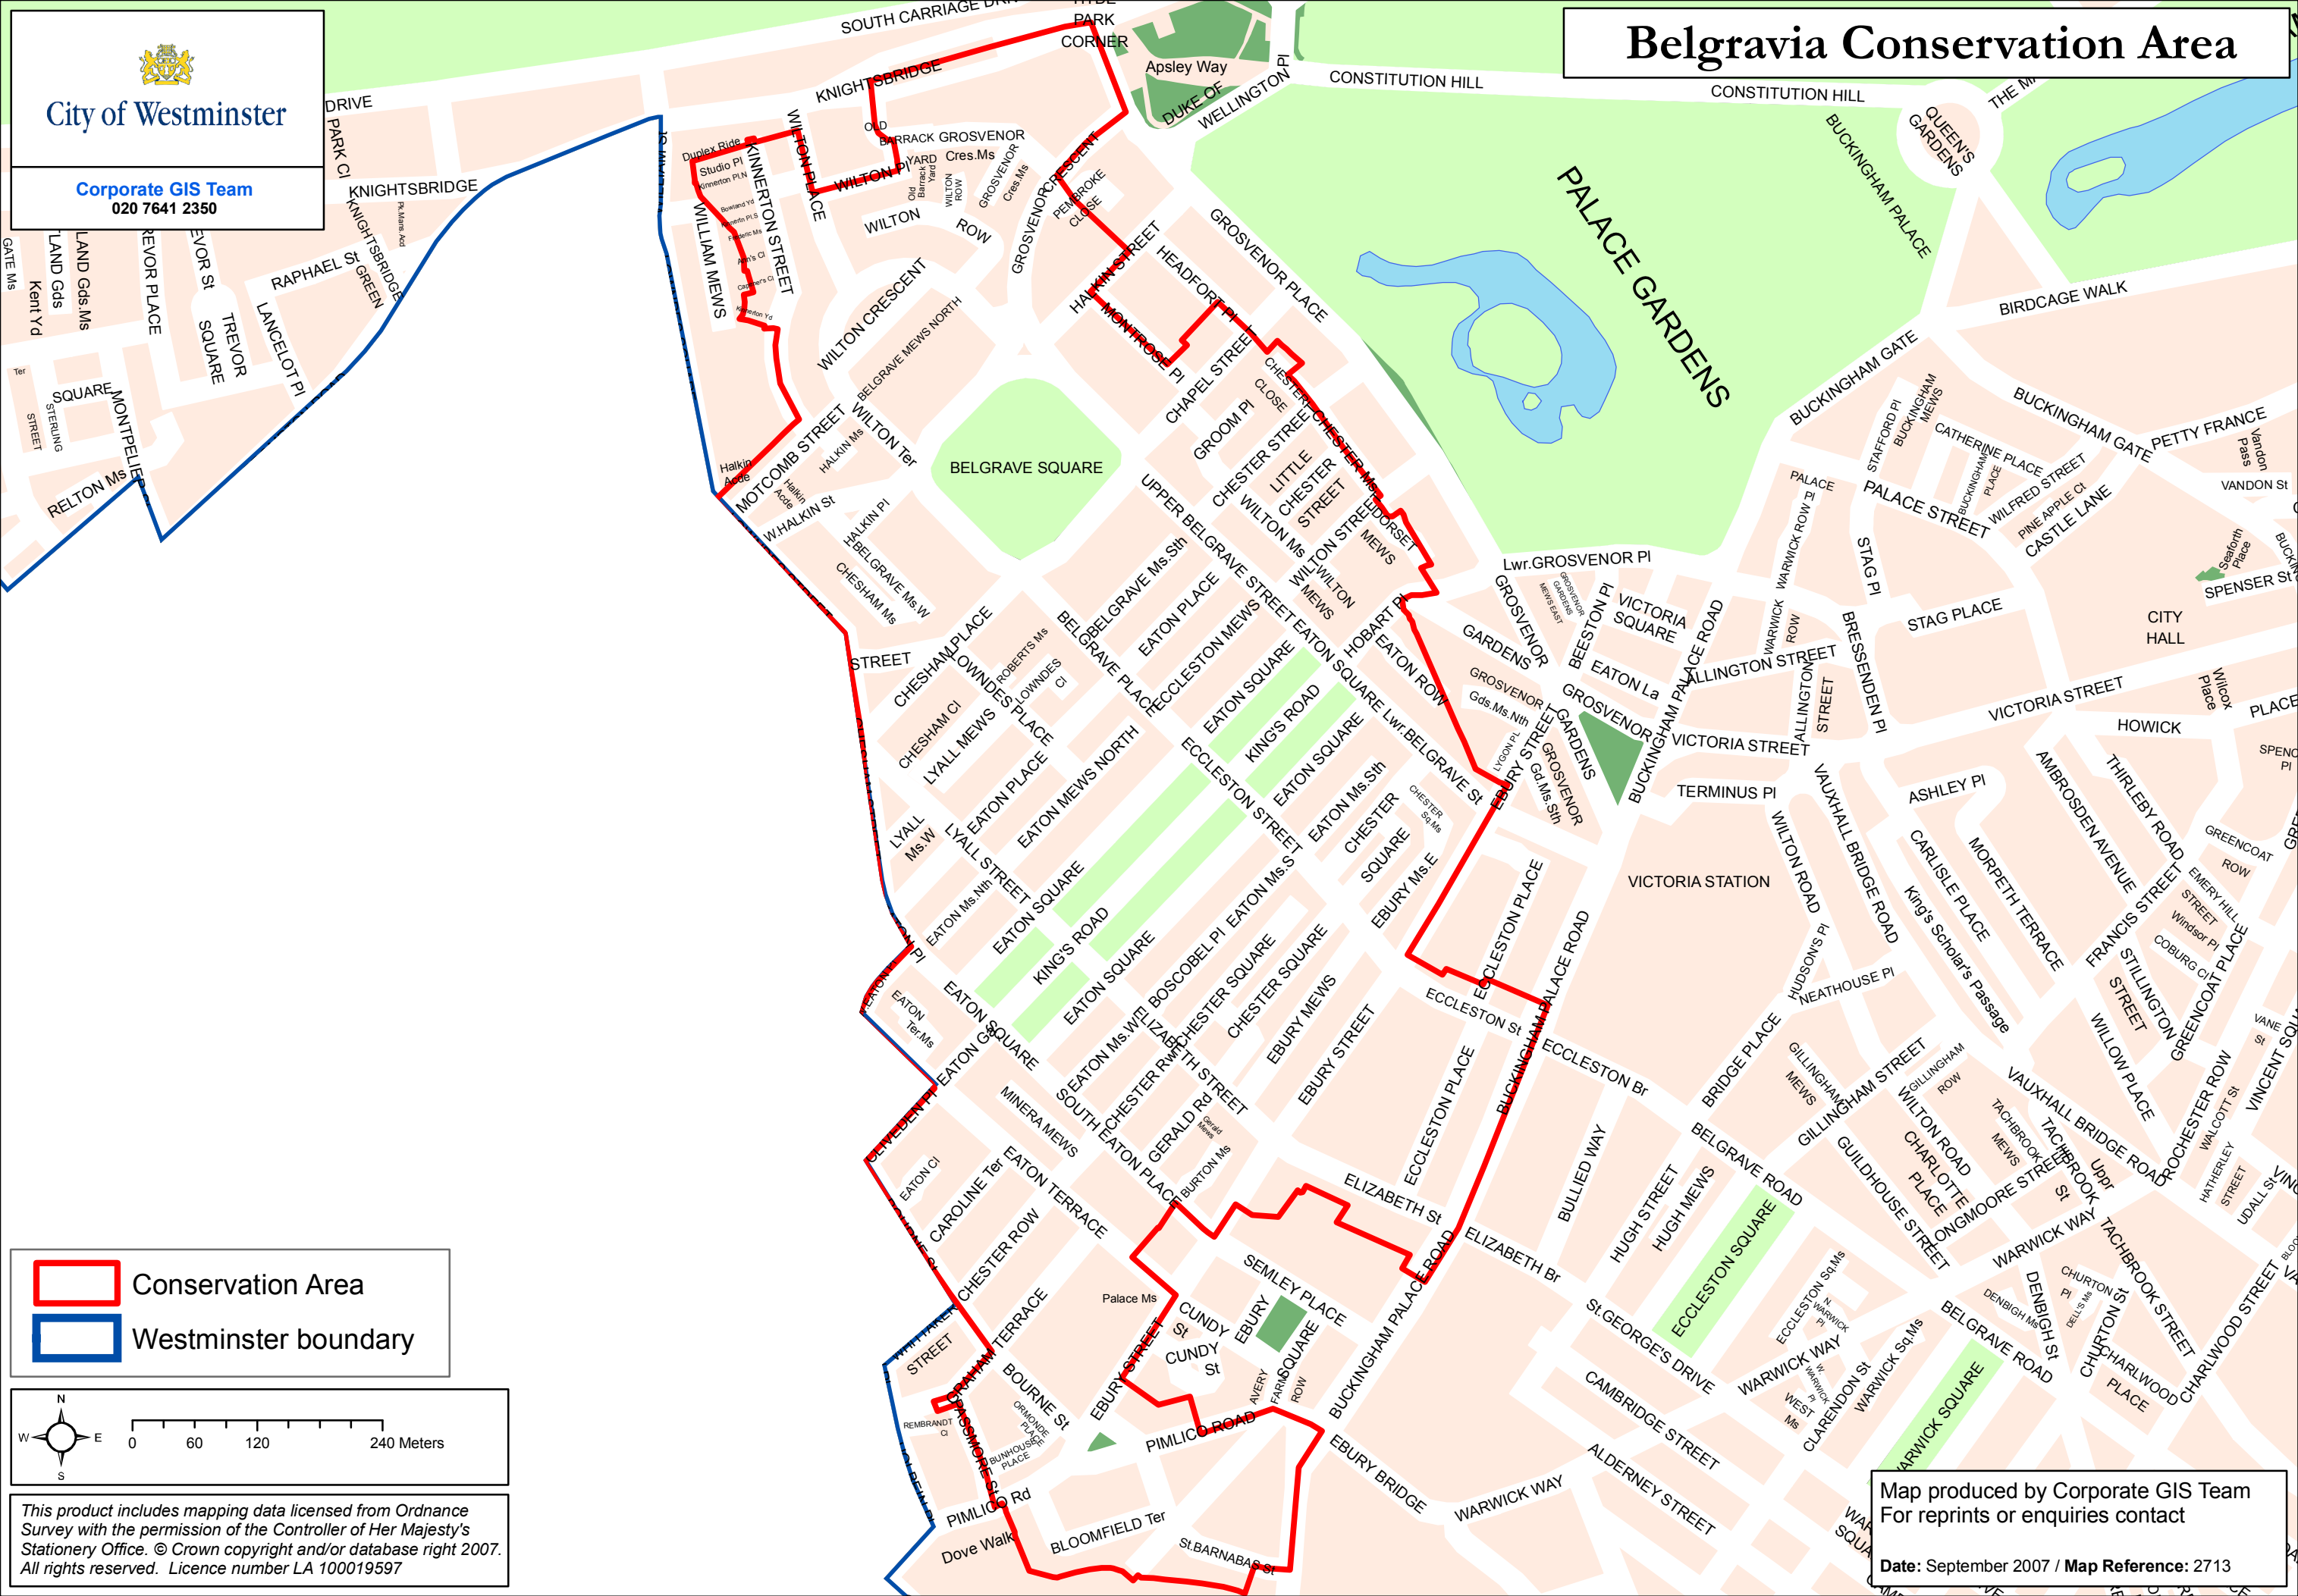

Belgravia Conservation Area

 Conservation Area
 Westminster boundary

This product includes mapping data licensed from Ordnance Survey with the permission of the Controller of Her Majesty's Stationery Office. © Crown copyright and/or database right 2007. All rights reserved. Licence number LA 100019597

Map produced by Corporate GIS Team
For reprints or enquiries contact
Date: September 2007 / Map Reference: 2713