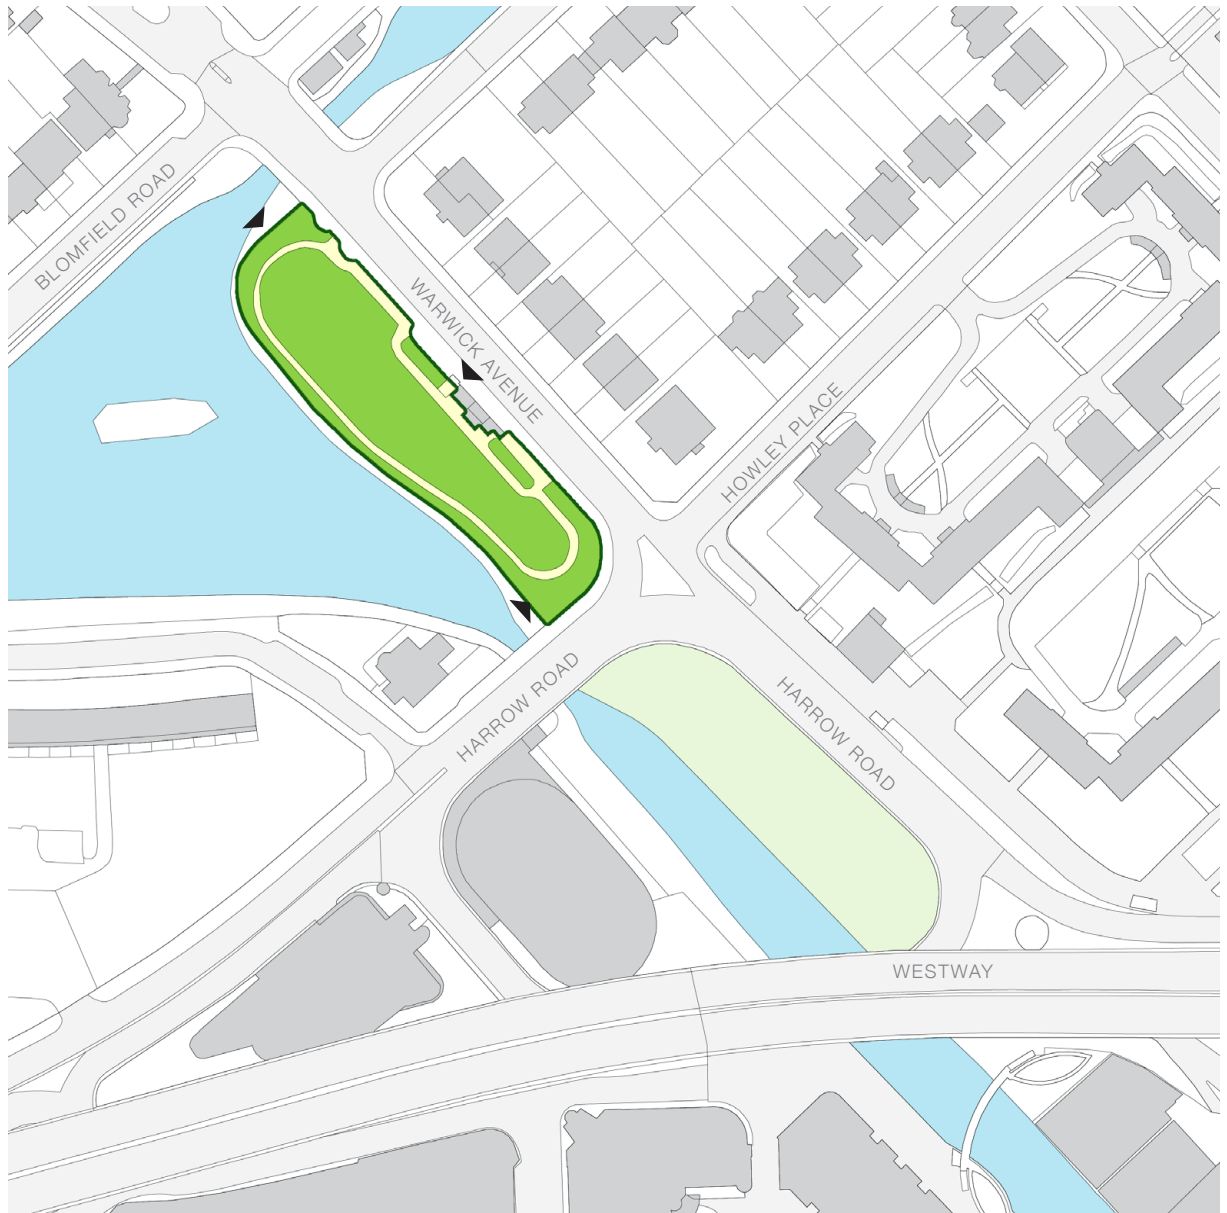

# Rembrandt Gardens

City of Westminster

-  Playground
-  SQ London Square
-  Designated Wildlife Area
-  Quiet Spaces
-  Cafe
-  Cycling
-  Monuments, Statues & Fountains
-  Sports Facilities
-  Events
-  A Green Flag Award Winning
-  PK Site based Park Attendant
-  Former Church-yard Space
-  WC Toilet Facilities